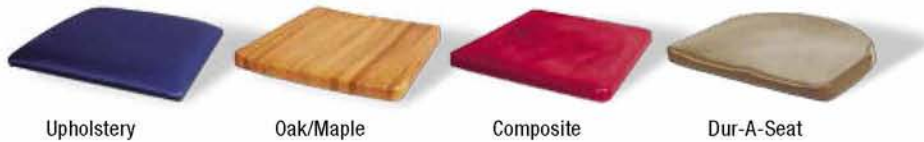

* See next spread for more details

Check the Color Selection Guide for powdercoat paint options for frame
See the Plymold Price List for complete configuration and specifications

Bowlo® Grout-In Cluster Unit

Cluster Style Options

Chairhead Seat Finish Options

*Dur-A-Seat
not available
on these models

Chairhead Seat Finish Options

Check the Color Selection
Guide for finish options

Chair to table distance varies by chairhead style. For more details, talk with your Plymold representative.

Faro® Cluster Unit Bench Seating Options

ColorCourt®

42" Single with Dur-A-Edge® end panel

UltraCourt®

42" Single with two roll back pad and Dur-A-Edge® end panel

MetroCourt®

42" Single

CourtLand®